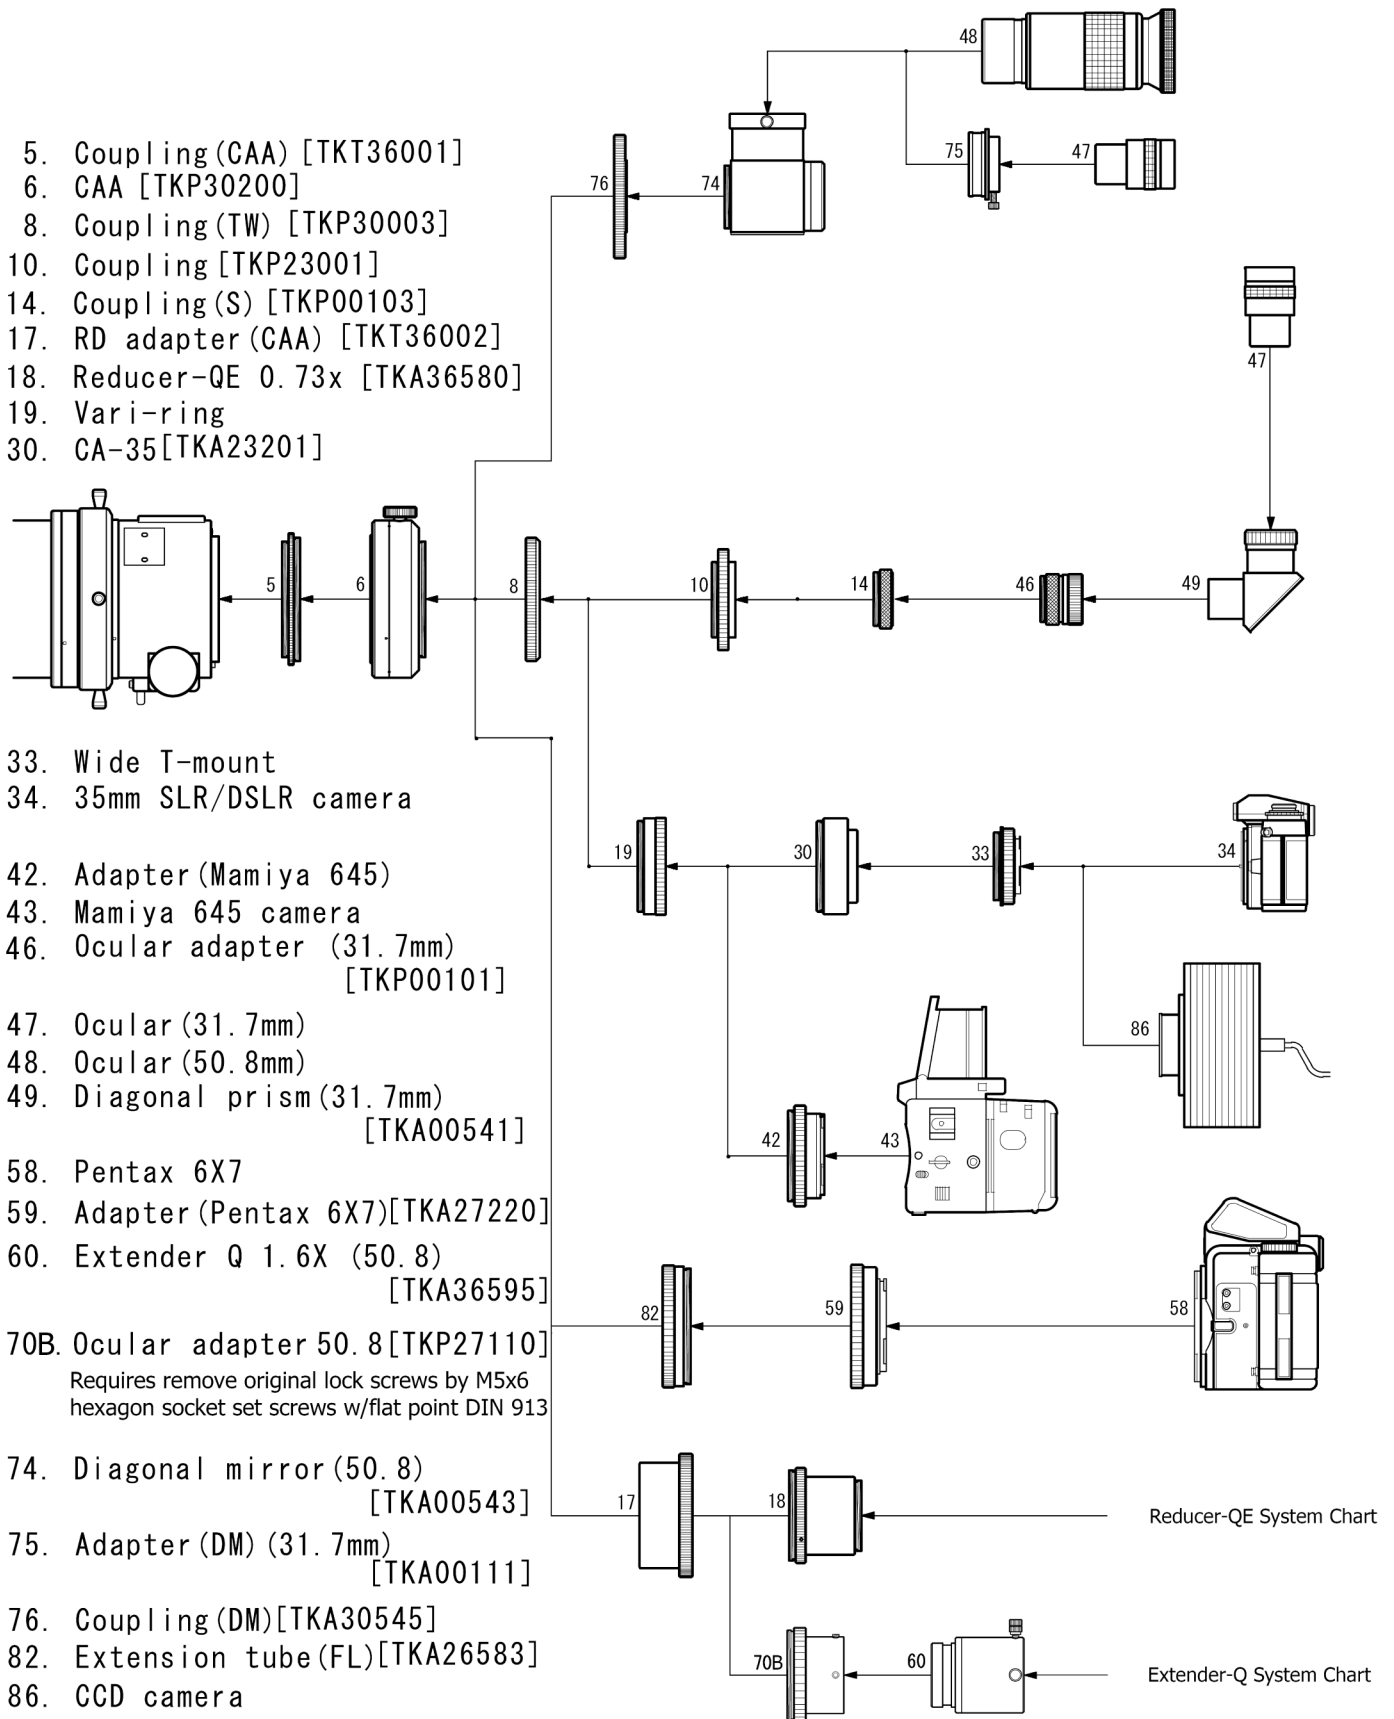

# FSQ-106EDX

## Photo/Visual System Chart

Note that this is unofficial modified System Chart for use the FSQ-106EDX and Extender-Q

(Note) Some 35mm SLR/DSLR cameras cannot be attached